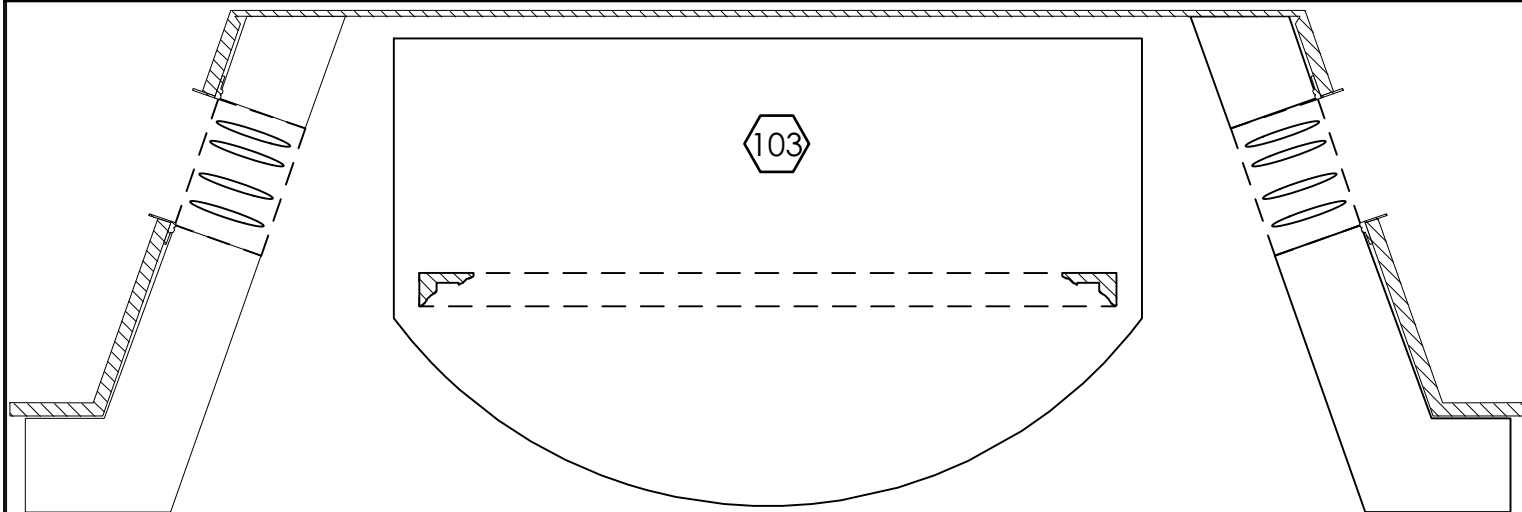

- 40** ALL LEDs
- 41** ALL MOVERS
- 42** ALL DS CENTERS
- 43** ALL FRONT TXT
- 44** ALL SIDE TXT

102

101

15 QUANTUM PROFILE

ZOOM 12°-36°	IRIS	STROBE	PRISM	CMY	BUILT-IN FX	
COLOR WHEEL 1 OPEN	2	3	4	5	6	7
GOBO 1 ROT 1 OPEN	1	2	3	4	5	6
GOBO 2 STATIC 1 OPEN	1	2	3	4	5	6